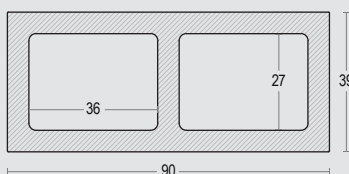

TECHNICAL DRAWINGS

WPC Sunshade