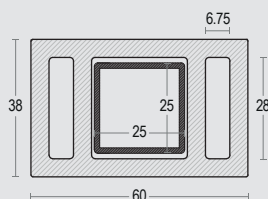

TECHNICAL DRAWINGS

WPC Sunshade slim