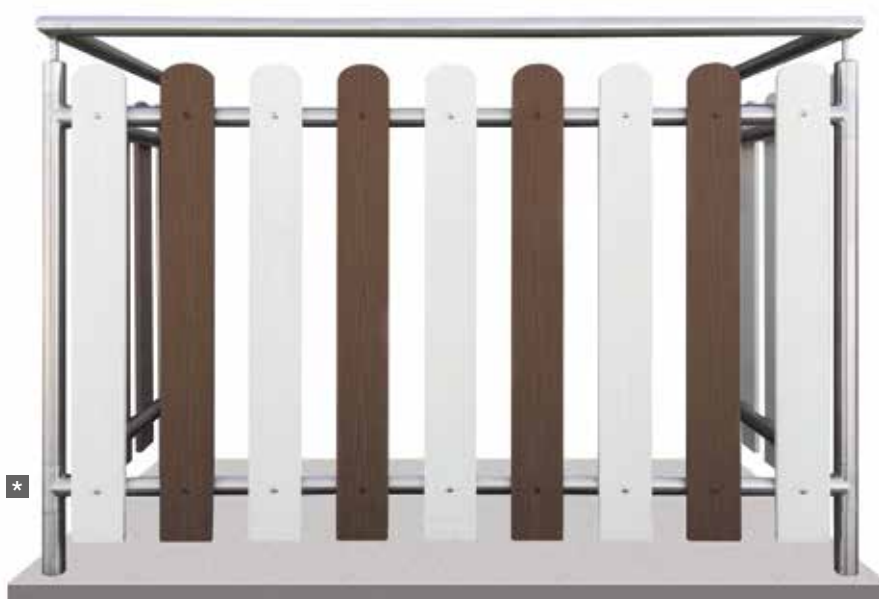

PROFILES

- FLAT
- ANGULAR
- FOR BENCHES
- FOR PARAPETS

Finely designed finishes to make the **finished work** as harmonious as possible.

Flat, angular profiles for benches and parapets are the essential class detail that satisfies every need.

Profilo terminale per panchine

Profilo pieno

Characteristics	Code list and colours		Dimensions (mm) L x H x Th.
	Hazel	Chestnut	
ASSEMBLED BENCH			
Bench assembled with rivets and Wpc bamboo slats and galvanized and anthracite painted metal structure	AF1206NP	AF1207CP	1450x750x540

Colours available for bench profiles *

Nocciola

Castagno

* The actual colours may be different to those shown, it is possible to request colour samples

CODE LIST

Characteristics	Code list and colours			Dimensions (mm) L x H x Th.
	Ice white	Hazel	Chestnut	
PROFILES FOR PARAPETS				
Profile with rounded end	AF819GD	AF822ND	AF825CD	930x100x13
Profile with rounded end	AF821GD	AF824ND	AF827CD	1430x100x13

Profile for parapets

Application example

* pre-drill the material to fix slats

Colours available for parapet profiles *

Ice white

Hazel

Chestnut

* The actual colours may be different to those shown, it is possible to request colour samples