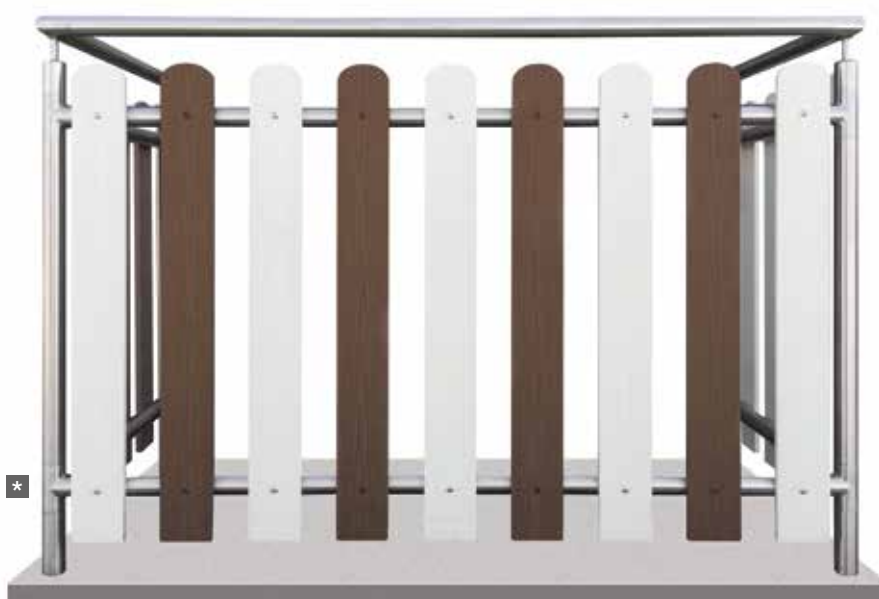

CODE LIST

Characteristics	Code list and colours			Dimensions (mm) L x H x Th.
	Ice white	Hazel	Chestnut	
PROFILES FOR PARAPETS				
Profile with rounded end	AF819GD	AF822ND	AF825CD	930x100x13
Profile with rounded end	AF821GD	AF824ND	AF827CD	1430x100x13

Profile for parapets

Application example

* pre-drill the material to fix slats

Colours available for parapet profiles *

Ice white

Hazel

Chestnut

* The actual colours may be different to those shown, it is possible to request colour samples